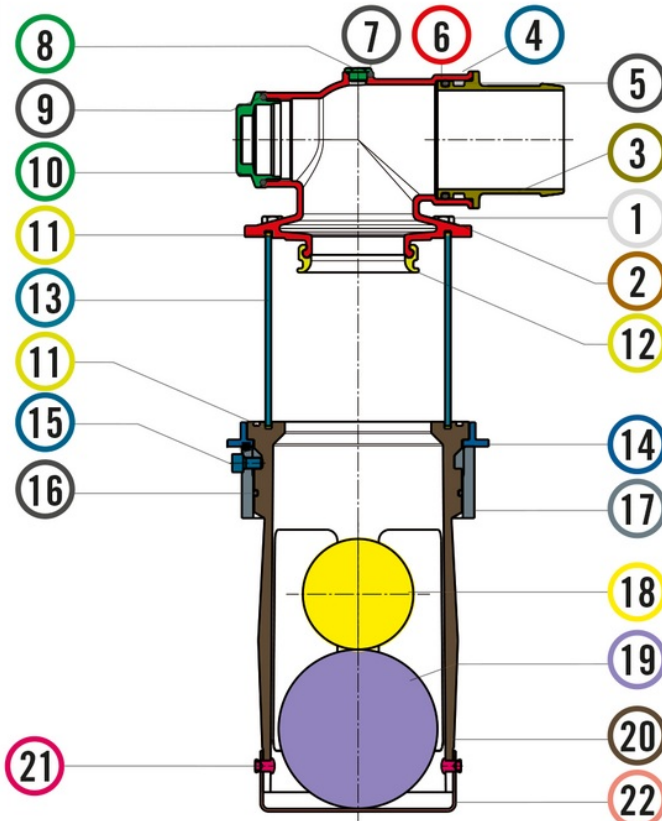

» Technical data

RIV 411

Materials			
1	Screw	Stainless steel	AISI 304
2	Washer	Stainless steel	AISI 304
3	Hose-connection	Brass	CB754S
4	Hex screw	Stainless steel	AISI 304
5	O-Ring	NBR	
6	Body	Brass	CB754S
7	O-Ring	NBR	
8	Plug	Brass	CW614N
9	O-Ring	NBR	
10	Plug	Brass	CW617N
11	Gasket	NBR	
12	Gasket	NBR	
13	Sight glass	PMMA	
14	Screwed ring	Brass	CB754S
15	Hex screw	Stainless steel	AISI 304
16	O-Ring	NBR	
17	Ring	Steel	
18	Ball	EPDM	Wood core
19	Ball	PEDH	
20	Basket	PP	Blue
21	Rivet	Brass	CW614N
22	Bracket	Stainless steel	AISI 430

Nr.	Cod.
3	Riv 9905
5	Riv 9909
18	Riv 9912
19	Riv 9911

Connection	Hose-connection
Limit	0°C (+32°F) without liquid +60°C (+140°F)
Notes	The max. working pressure (PN) means at a room temperature of about 23°C.